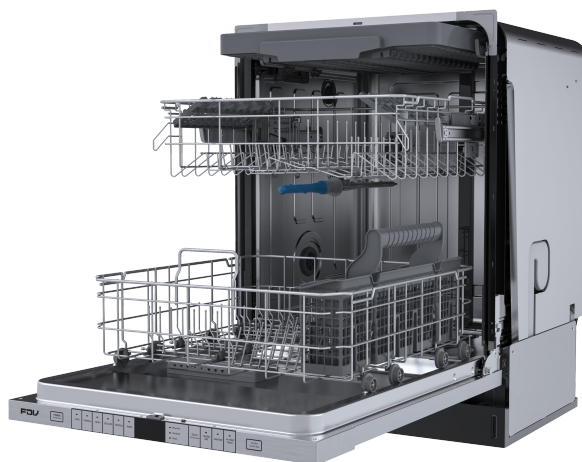

ELITE 18 DISHWASHER

SKU: US-15241

FDV

GENERAL FEATURES

- Stainless Steel Door or panel
- 8 Place settings
- Touch Control
- LED Display
- Program: Normal, ECO, Glass, Rapid, Rinse, Heavy
- Function: Extra Drying/Heated Dry, Sanitize, Hi Temp, Energy Save

CERTIFICATIONS

- Energy Star 6.0
- UL

Product Dimensions
(width x depth x height)

17.6 in x 21.7 in x 32.5 in

TECHNICAL INFORMATION

Noise Level	49 dBA
Voltage	120 V
Frequency	60 Hz
Energy Consumption	237 kWh/year