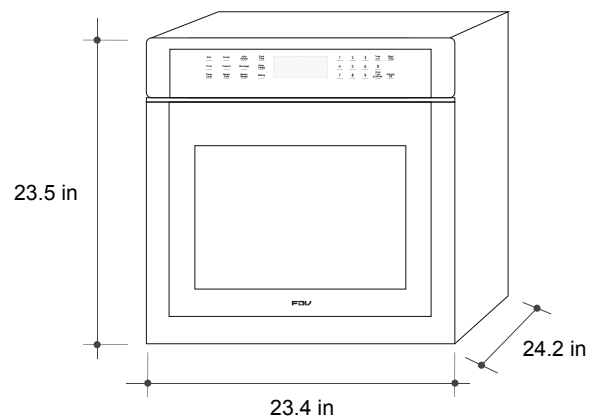

ACCESSORIES

Side Rack
Rotisserie
Baking Tray
Tray holder
Baking Big Grid
Baking Small Grid

TECHNICAL INFORMATION

Capacity (Cu. ft.)	2.4
Voltage	240 V
Frequency	60 Hz
Total Power	3650 W
Product Weight	87.1 lbs.

CERTIFICATIONS

ETL, FCC, FDA

BUILT-IN

Product Dimensions
(height x width x depth)
23.5 in x 23.4 in x 24.2 in

SPECT
SHEET