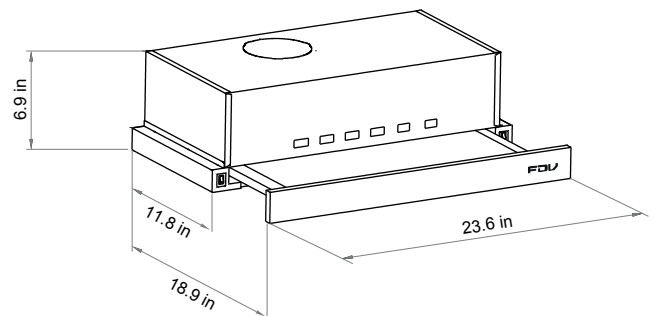

SMART SLIDE OUT HOOT

SKU: US-15339

FDV

GENERAL FEATURES

Slide-Out
Stainless Steel Bar
Front Recirculation
2 Speeds
Rocker Switch
LED Lighting
Max Airflow Capacity: 123 CFM

TECHNICAL INFORMATION

Total Power	64 W
Voltage	120 V
Frequency	60 Hz
Maximum Noise Level	53 dB (Moderate)
Product Weight	15.7 lb.

ACCESSORIES

1 Baffle Filter

BUILT-IN

Dimensions when extended
(height x width x depth)

6.9 in x 23.6 in x 18.9 in

Product Dimensions
(height x width x depth)

6.9 in x 23.6 in x 11.8 in