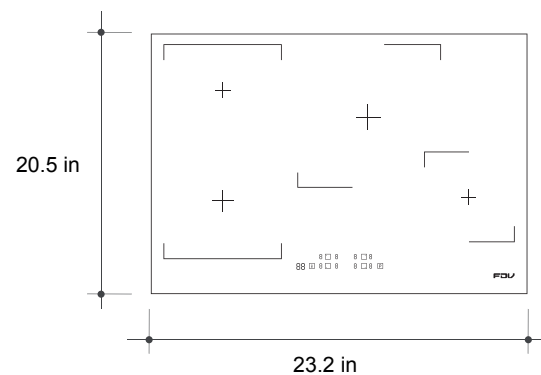

ELITE INDUCTION 4B

SKU: US-15251

FDV

GENERAL FEATURES

- Built-in Induction Hob
- 4 Element
- Slider Touch Control
- Power Stage Setting: 9 levels.
- Automatic Safety Switch off (120 min)
- Residual heat indication ("H")
- Child Lock
- Timer

TECHNICAL INFORMATION

Total Power	7200 W
Voltage	240 V
Frequency	60 Hz
Front left Element	2300/3000 W
Rear Left Element	1200/1500 W
Rear Right Element	1800/2100 W
Front Right Element	1200/1500 W
Net Weight (lb.)	17.2 lbs.

CERTIFICATIONS

- ETL & FCC Certificate
- RoHS/Reach compliance

BUILT-IN

Product Dimensions
(height x width x depth)
2.3 in x 23.2 in x 20.5 in

SPECT
SHEET