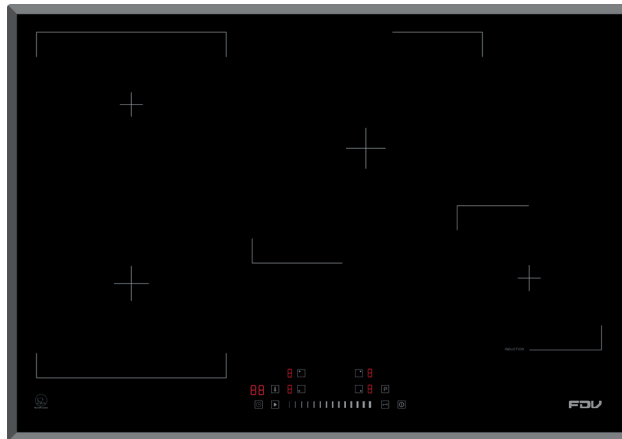

ELITE INDUCTION 4B

SKU: US-15251

FDV

GENERAL FEATURES

- Built-in Induction Hob
- 4 Element
- Slider Touch Control
- Power Stage Setting: 9 levels.
- Automatic Safety Switch off (120 min)
- Residual heat indication ("H")
- Child Lock
- Timer

TECHNICAL INFORMATION

Total Power	7200 W
Voltage	240 V
Frequency	60 Hz
Front left Element	2300/3000 W
Rear Left Element	1200/1500 W
Rear Right Element	1800/2100 W
Front Right Element	1200/1500 W
Net Weight (lb.)	17.2 lbs.

CERTIFICATIONS

- ETL & FCC Certificate
- RoHS/Reach compliance

BUILT-IN

Product Dimensions
(height x width x depth)
2.3 in x 23.2 in x 20.5 in

SPECT
SHEET